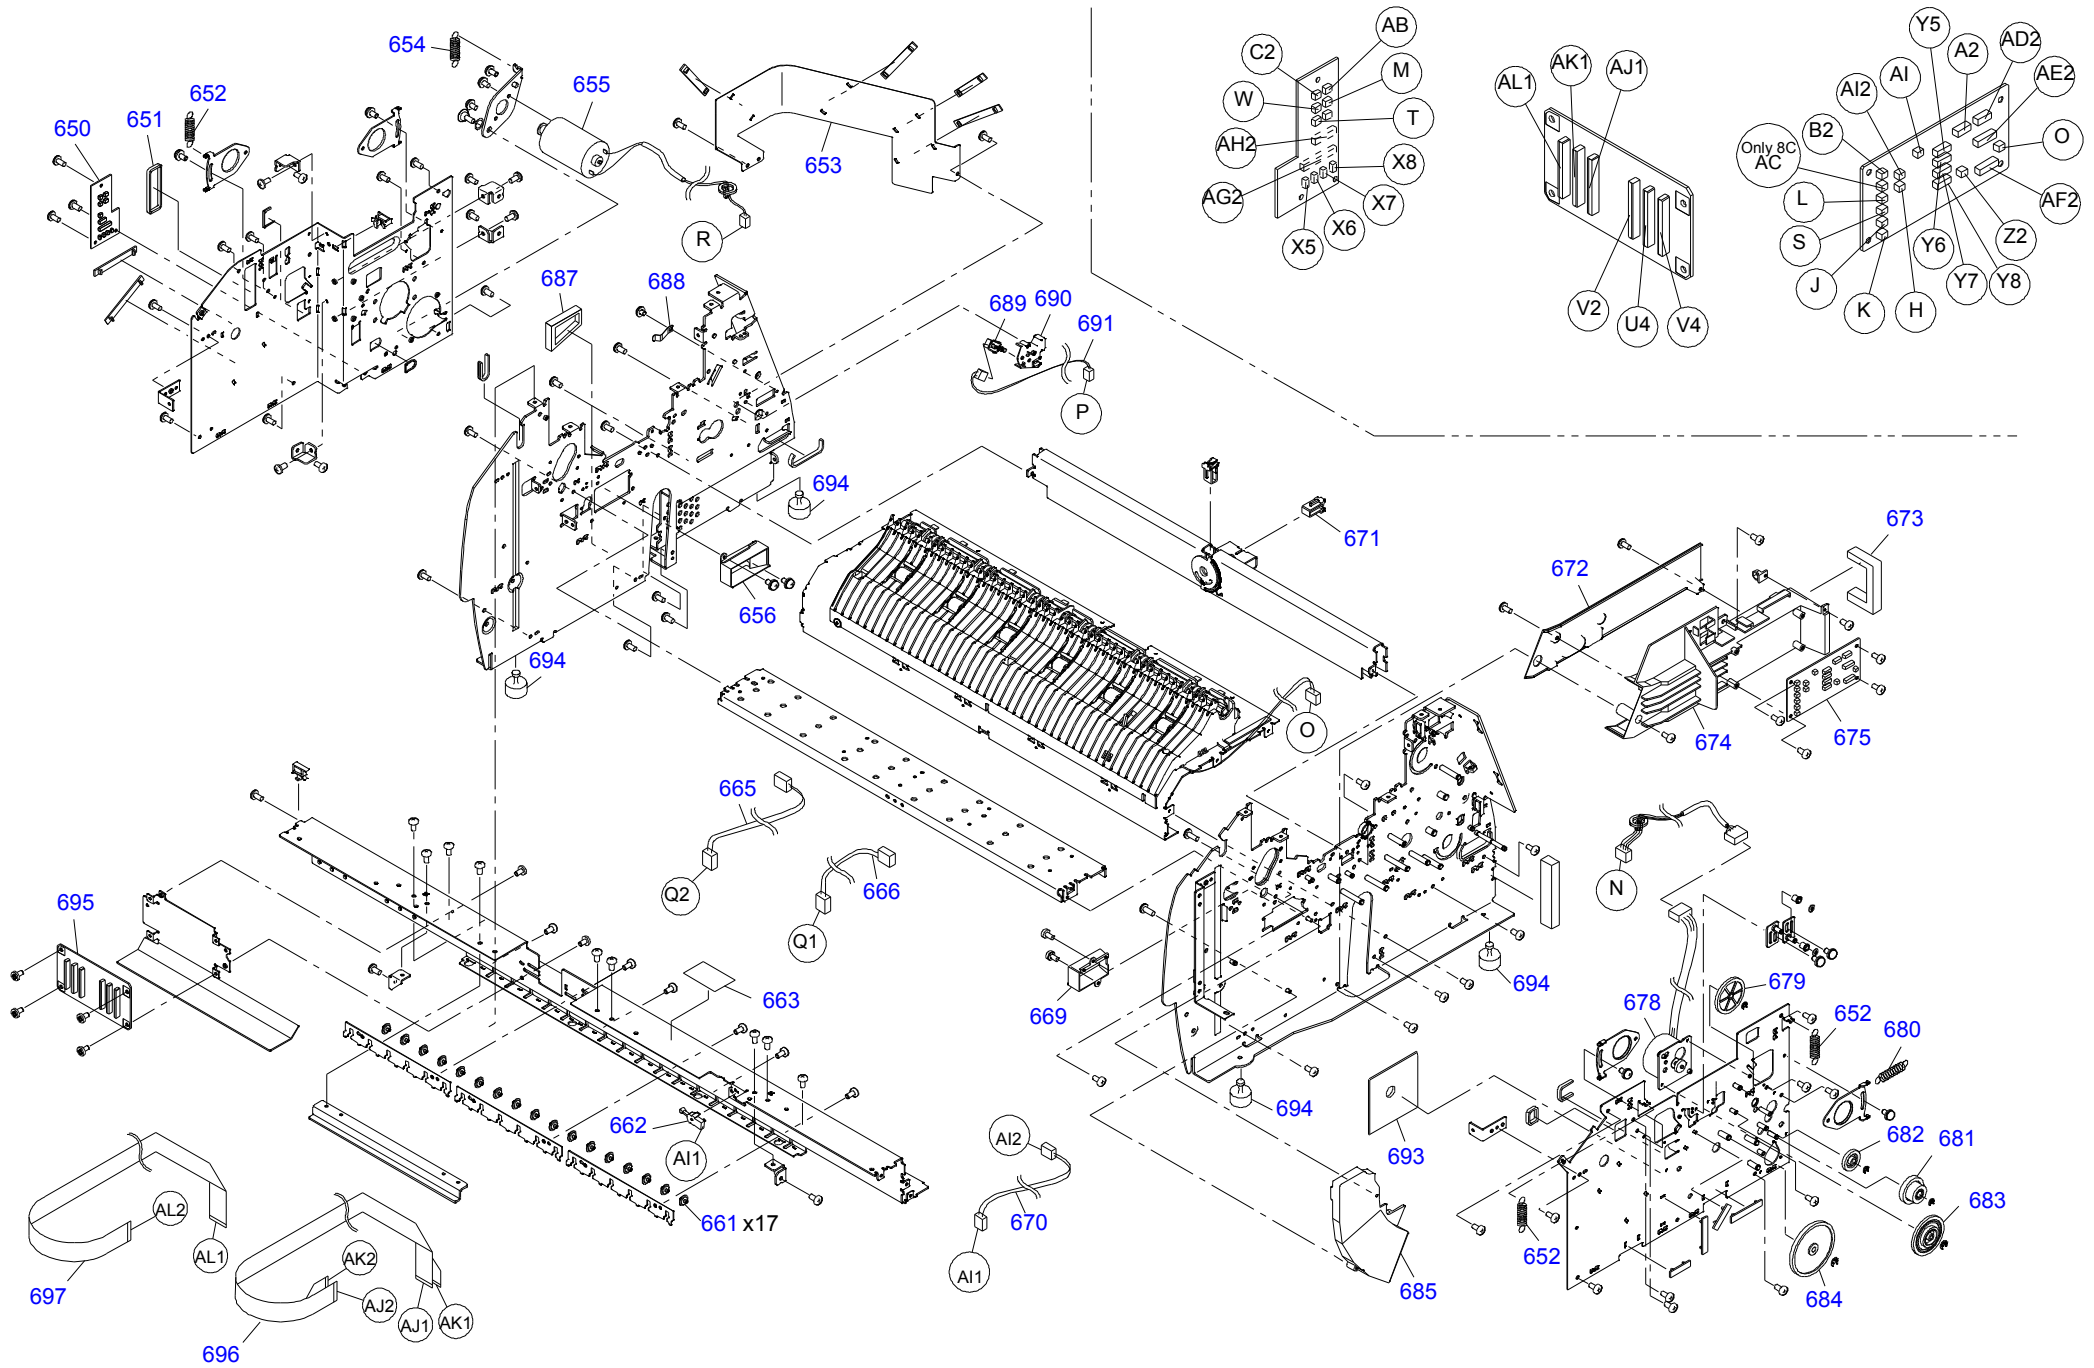

Only numbered Service Parts are available.