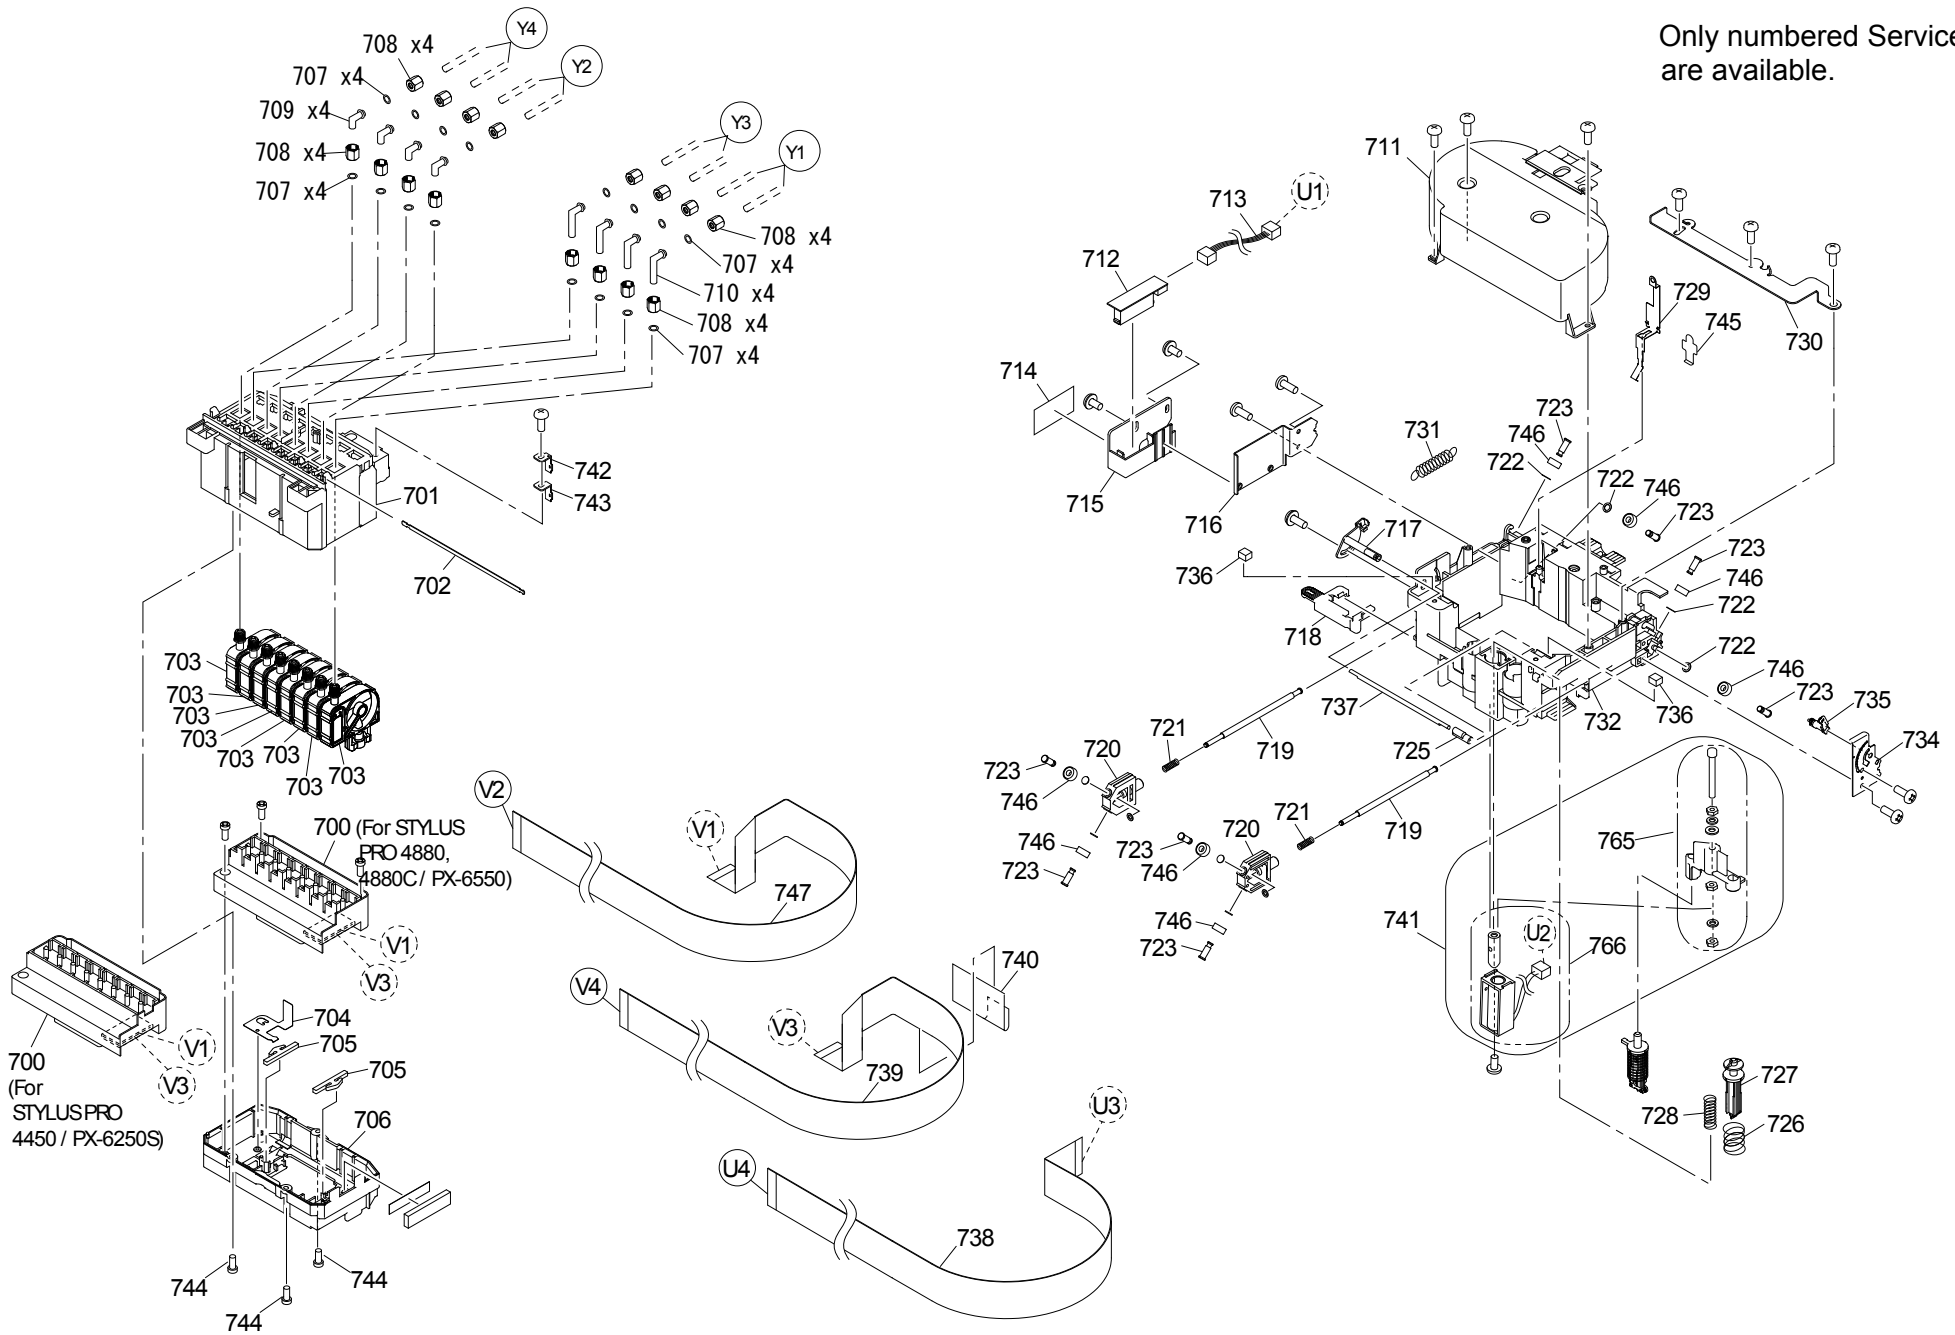

Only numbered Service Parts are available.