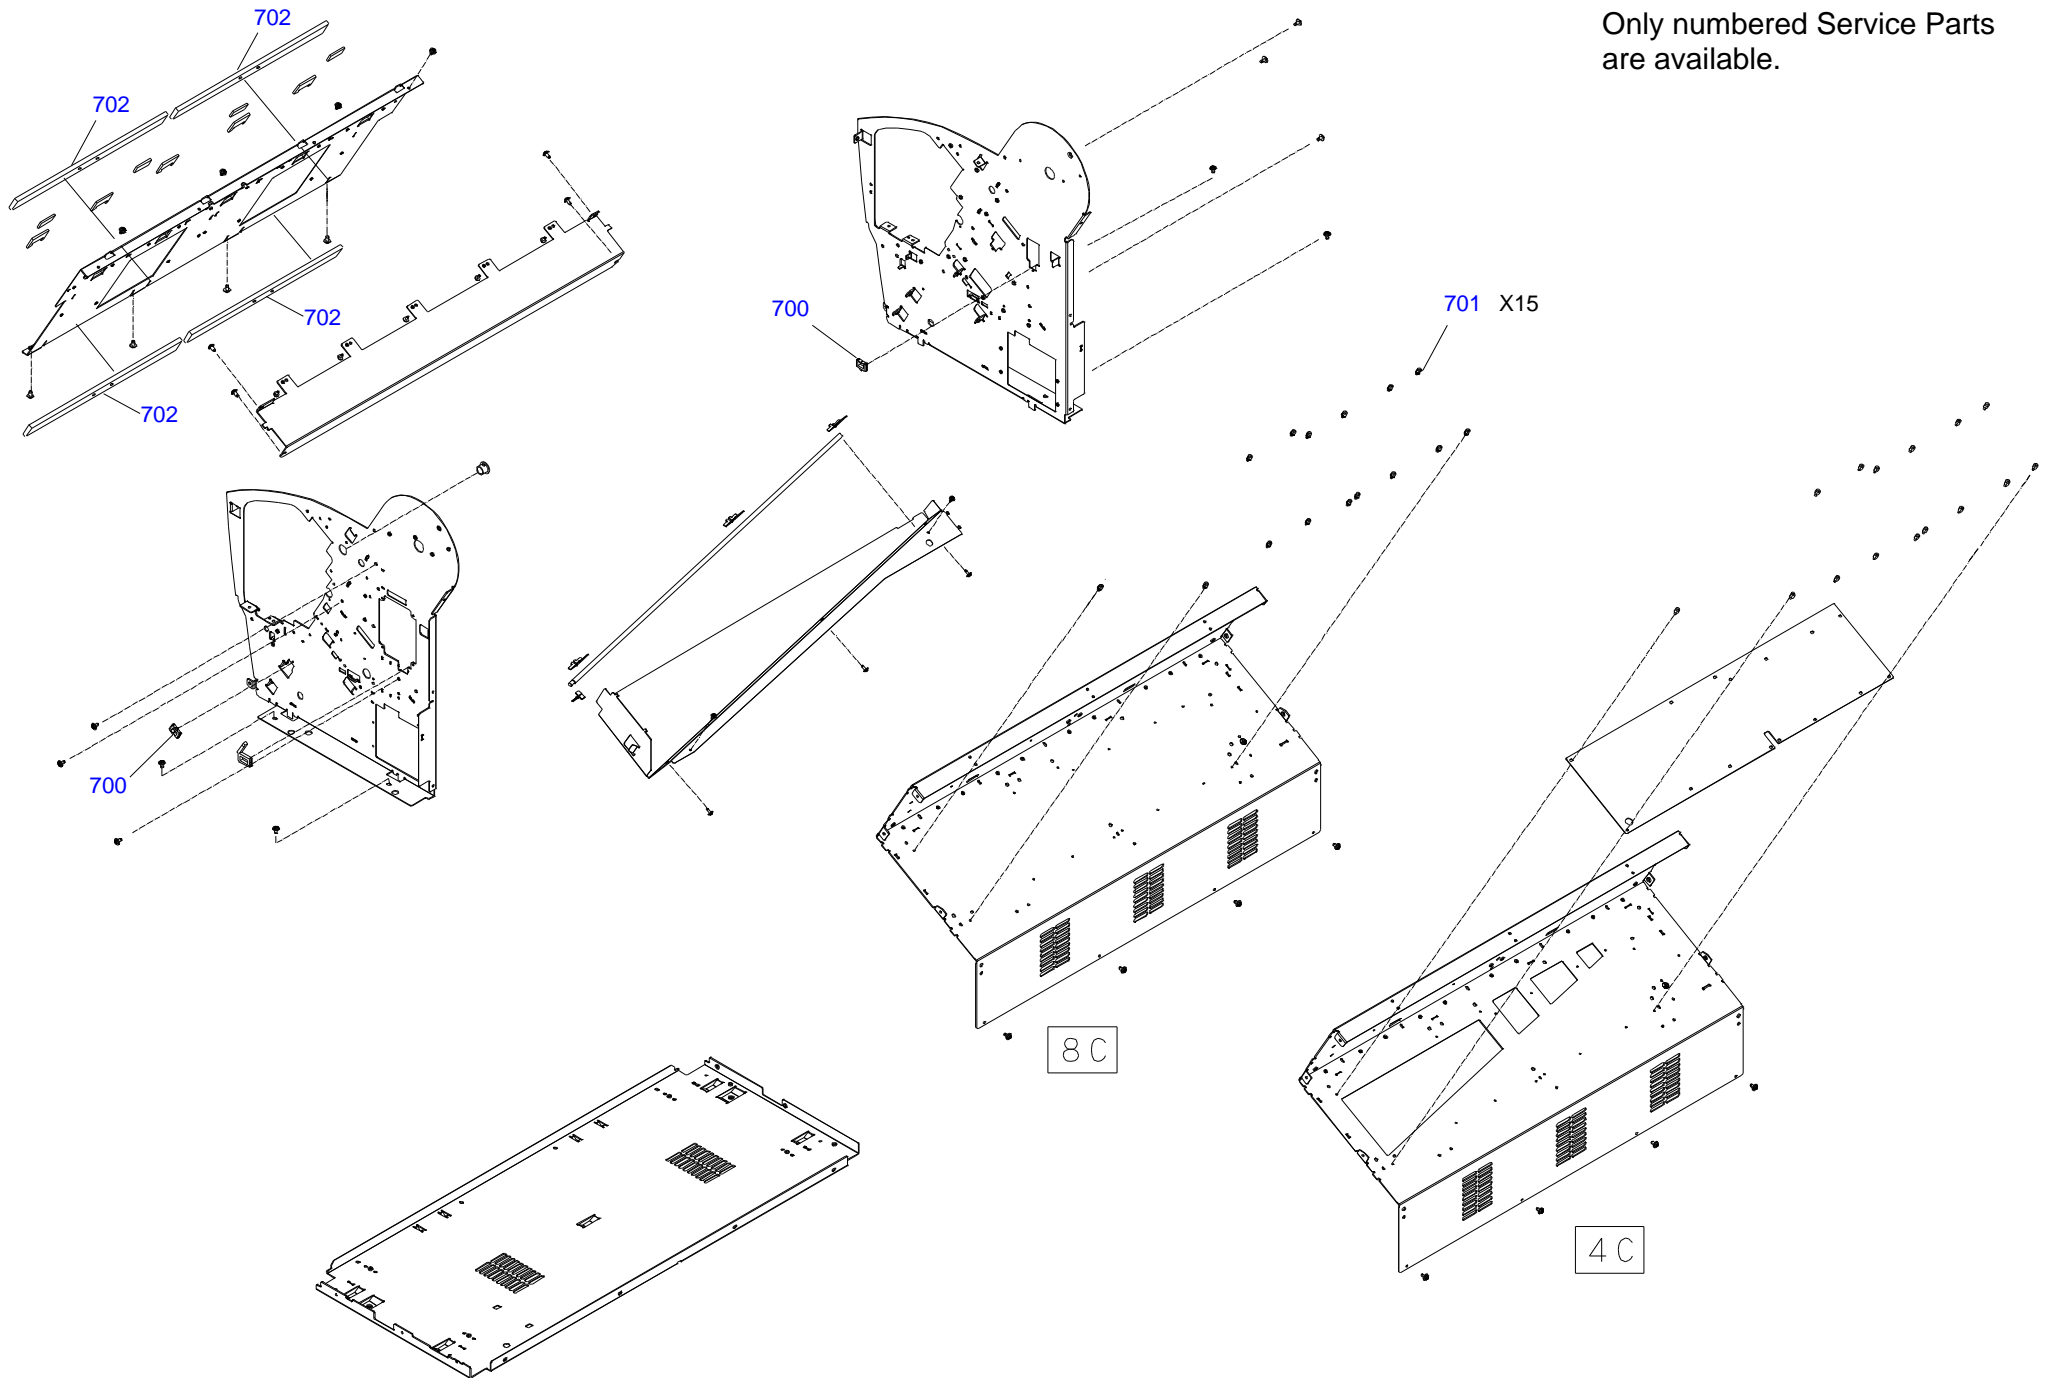

Only numbered Service Parts
are available.