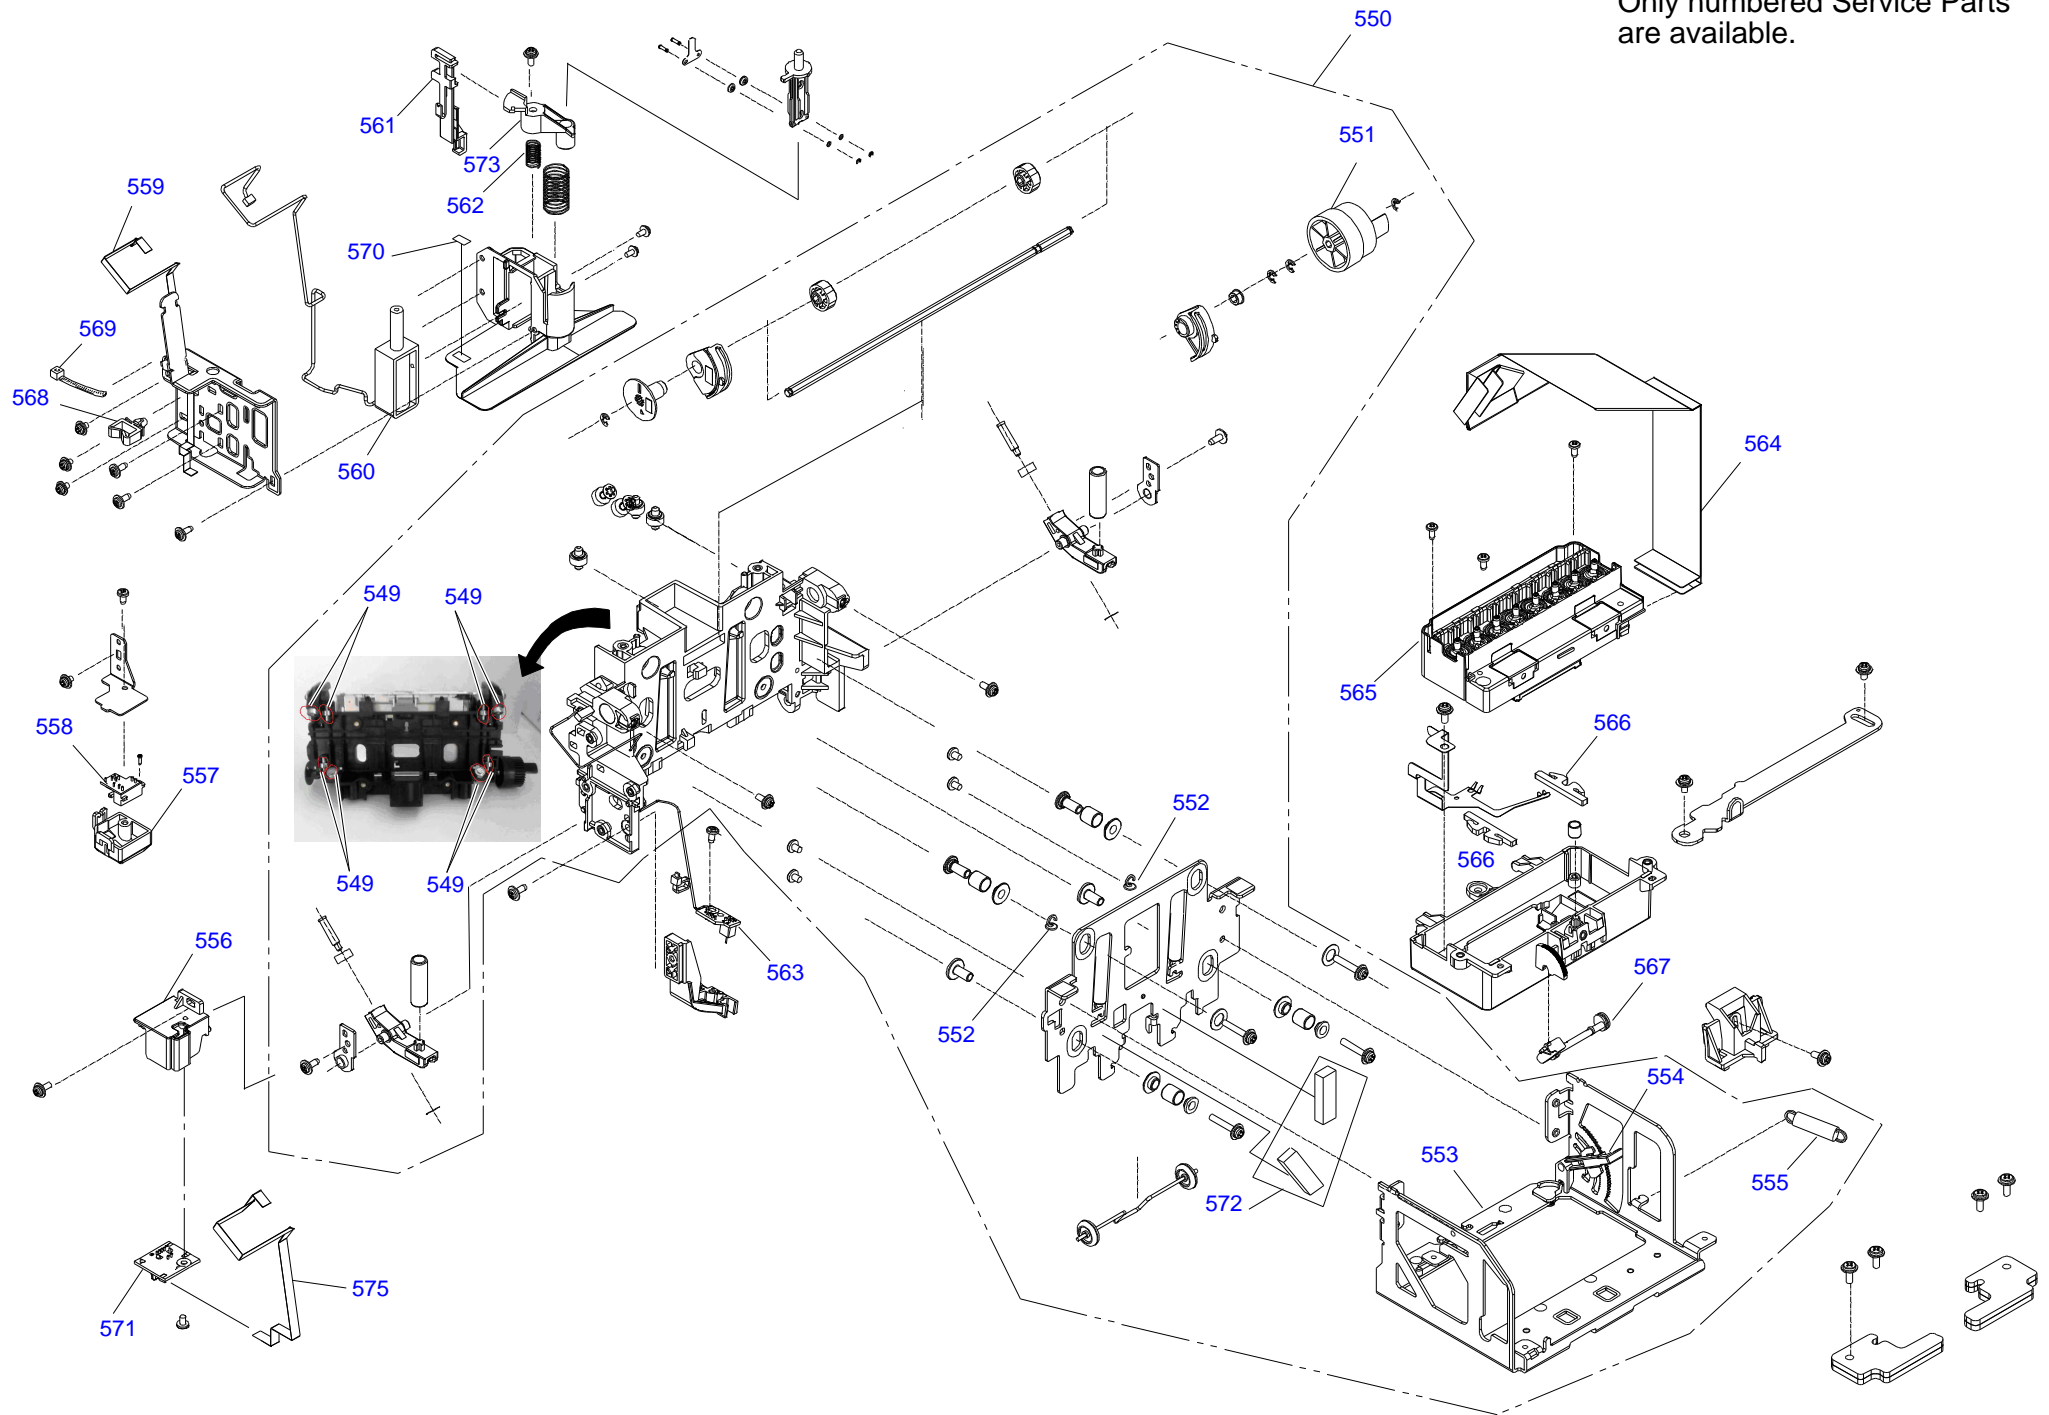

Only numbered Service Parts are available.