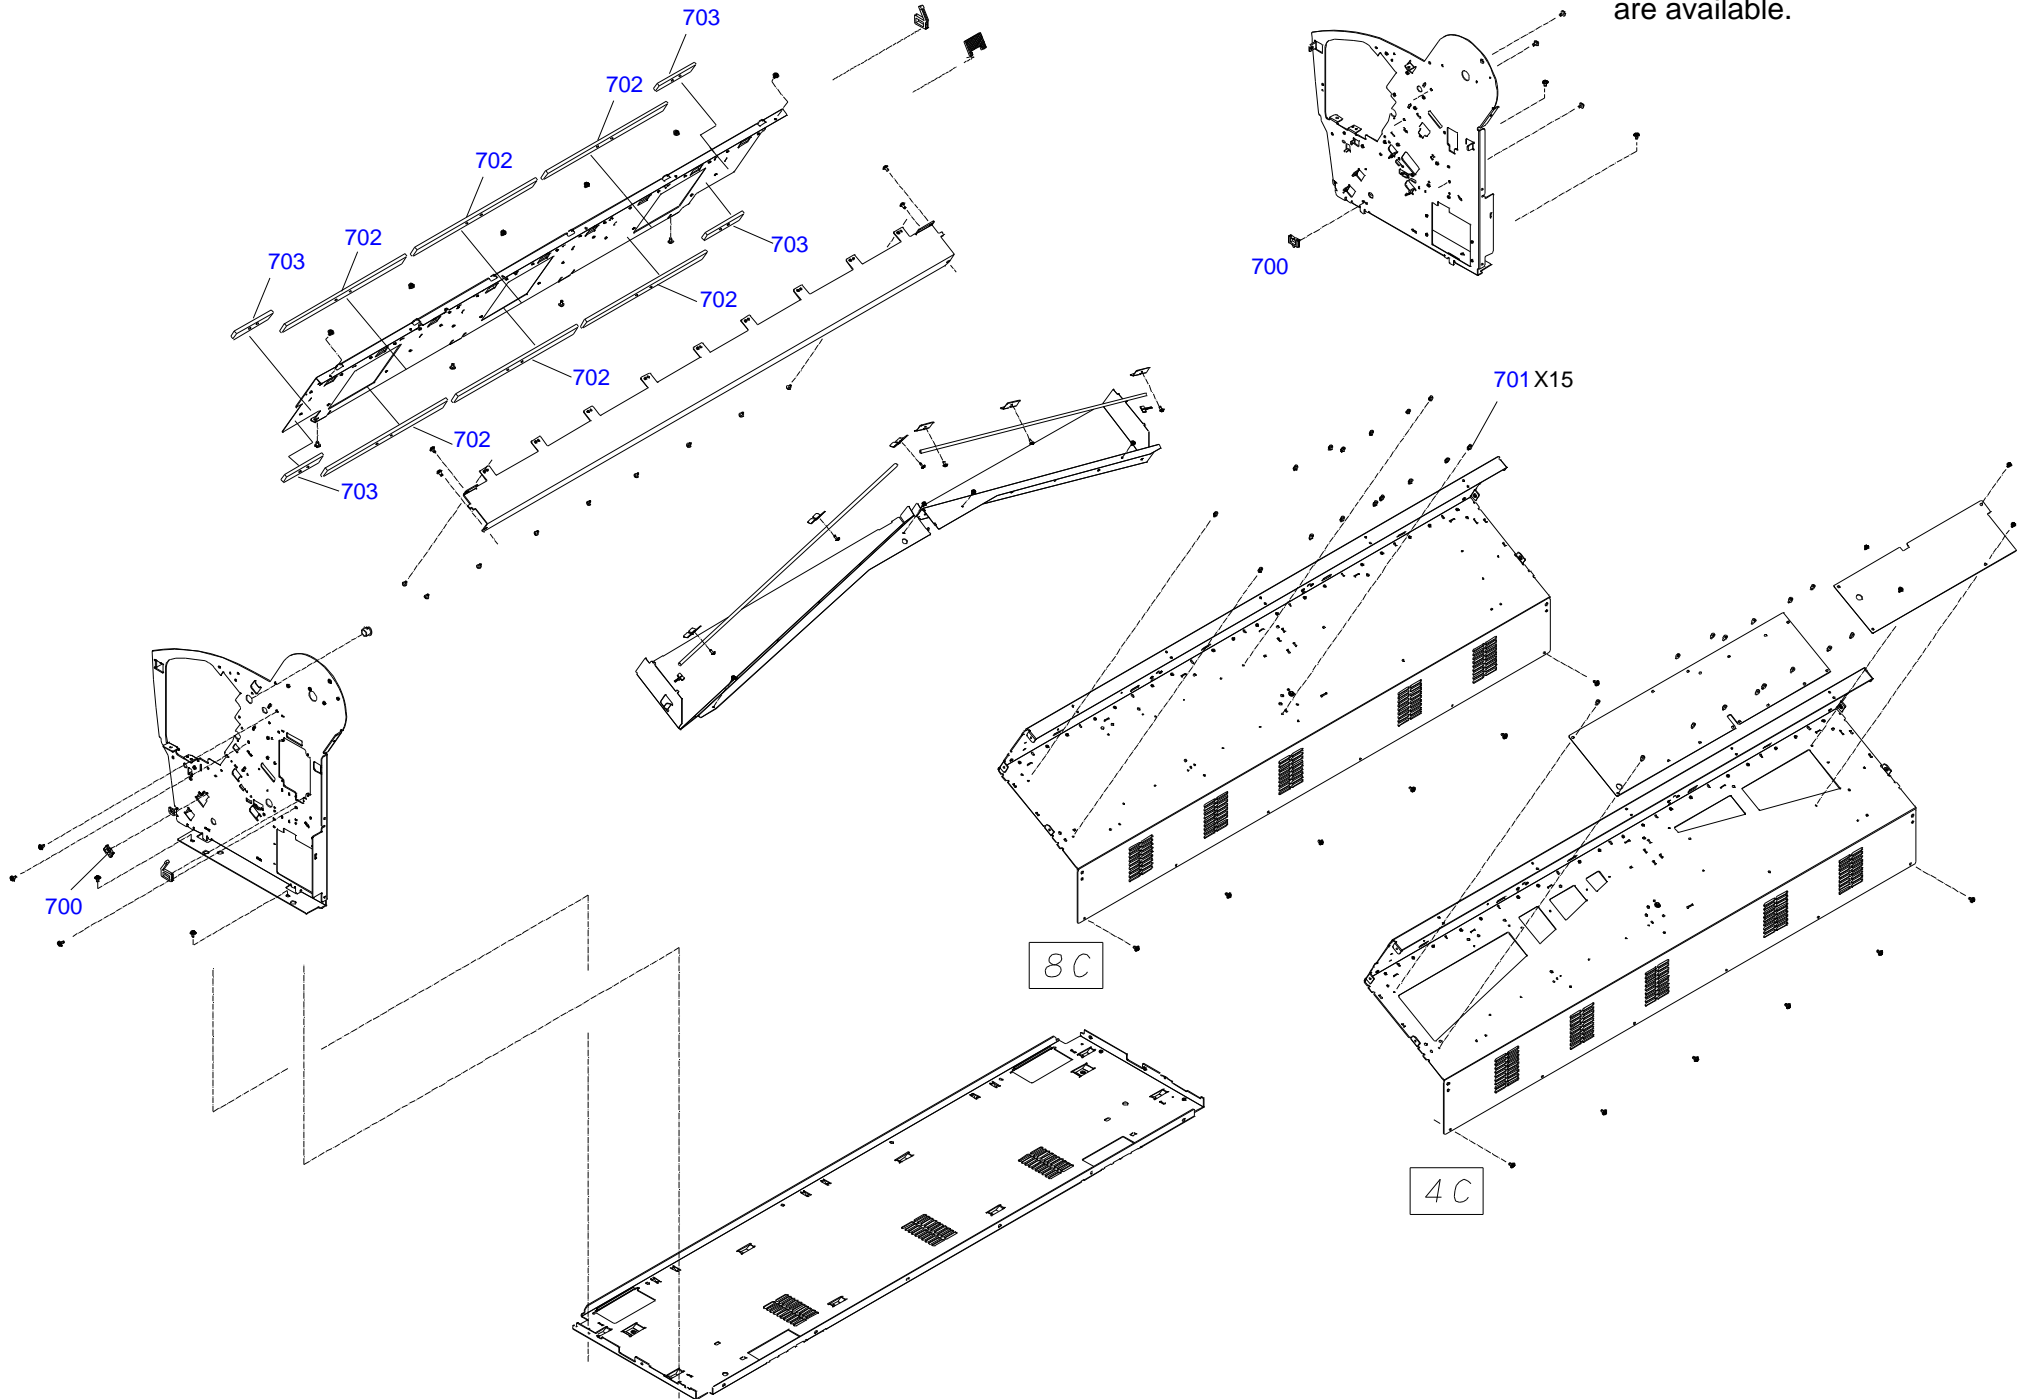

Only numbered Service Parts are available.